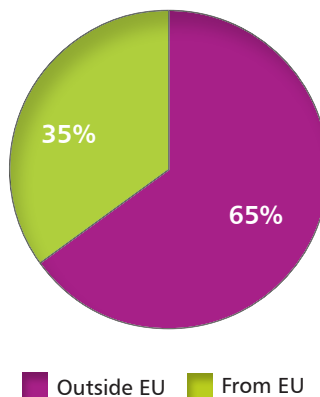

The Netherlands gateway to the EU

FRUIT AND VEGETABLES IN EU (IN KILOGRAM, 2021)

EU IMPORT FRUIT AND VEGETABLES FROM COUNTRIES OUTSIDE THE EU (VALUE 2021)

NL IMPORT SHARE OF TOTAL EU-IMPORT (VALUE 2021)

% IMPORT FRUIT AND VEGETABLES FROM NL (VALUE 2021)

NL IMPORT OF FRUIT AND VEGETABLES (VALUE 2021)

NL (RE-) EXPORT (VALUE 2021)

Fresh Produce Centre
info@fpcnl.eu
www.freshproducecentre.com