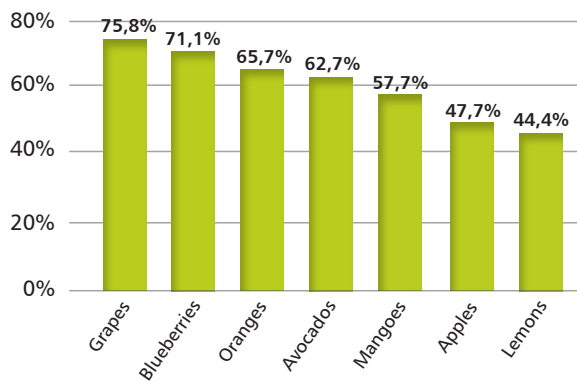

The Netherlands gateway to the EU

FRUIT AND VEGETABLES IN EU (IN KILOGRAM, 2021)

EU IMPORT FRUIT AND VEGETABLES FROM COUNTRIES OUTSIDE THE EU (VALUE 2021)

NL IMPORT SHARE OF TOTAL EU-IMPORT (VALUE 2021)

% IMPORT FRUIT AND VEGETABLES FROM NL (VALUE 2021)

NL IMPORT OF FRUIT AND VEGETABLES (VALUE 2021)

NL (RE-) EXPORT (VALUE 2021)

Fresh Produce Centre
info@fpcnl.eu
www.freshproducecentre.com