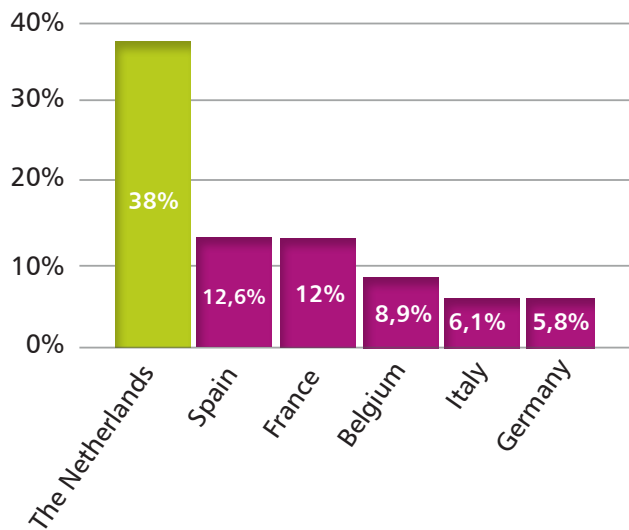

The Netherlands gateway to the EU

FRUIT AND VEGETABLES IN EU (IN KILOGRAM, 2021)

EU IMPORT FRUIT AND VEGETABLES FROM COUNTRIES OUTSIDE THE EU (VALUE 2021)

NL IMPORT SHARE OF TOTAL EU-IMPORT (VALUE 2021)

% IMPORT FRUIT AND VEGETABLES FROM NL (VALUE 2021)