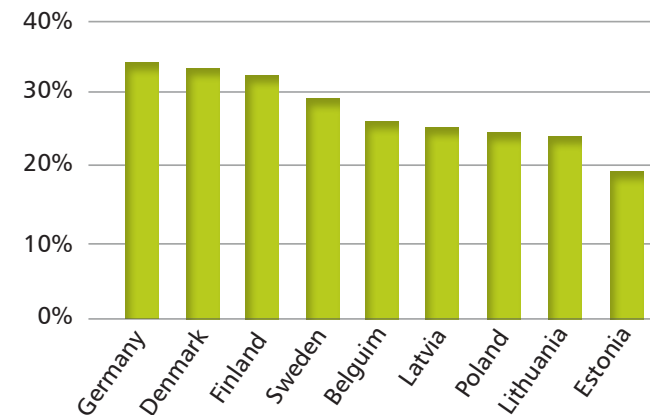

The Netherlands gateway to the EU

FRUIT AND VEGETABLES IN EU (IN KILOGRAM, 2021)

EU IMPORT FRUIT AND VEGETABLES FROM COUNTRIES OUTSIDE THE EU (VALUE 2021)

NL IMPORT SHARE OF TOTAL EU-IMPORT (VALUE 2021)

% IMPORT FRUIT AND VEGETABLES FROM NL (VALUE 2021)