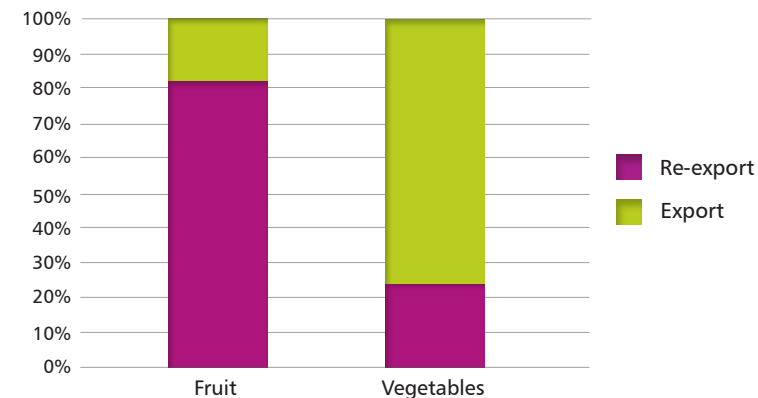

The Netherlands gateway to the EU

FRUIT AND VEGETABLES IN EU (IN KILOGRAM, 2021)

EU IMPORT FRUIT AND VEGETABLES FROM COUNTRIES OUTSIDE THE EU (VALUE 2021)

NL IMPORT SHARE OF TOTAL EU-IMPORT (VALUE 2021)

% IMPORT FRUIT AND VEGETABLES FROM NL (VALUE 2021)

NL IMPORT OF FRUIT AND VEGETABLES (VALUE 2021)

NL (RE-) EXPORT (VALUE 2021)

Fresh Produce Centre
info@fpcnl.eu
www.freshproducecentre.com